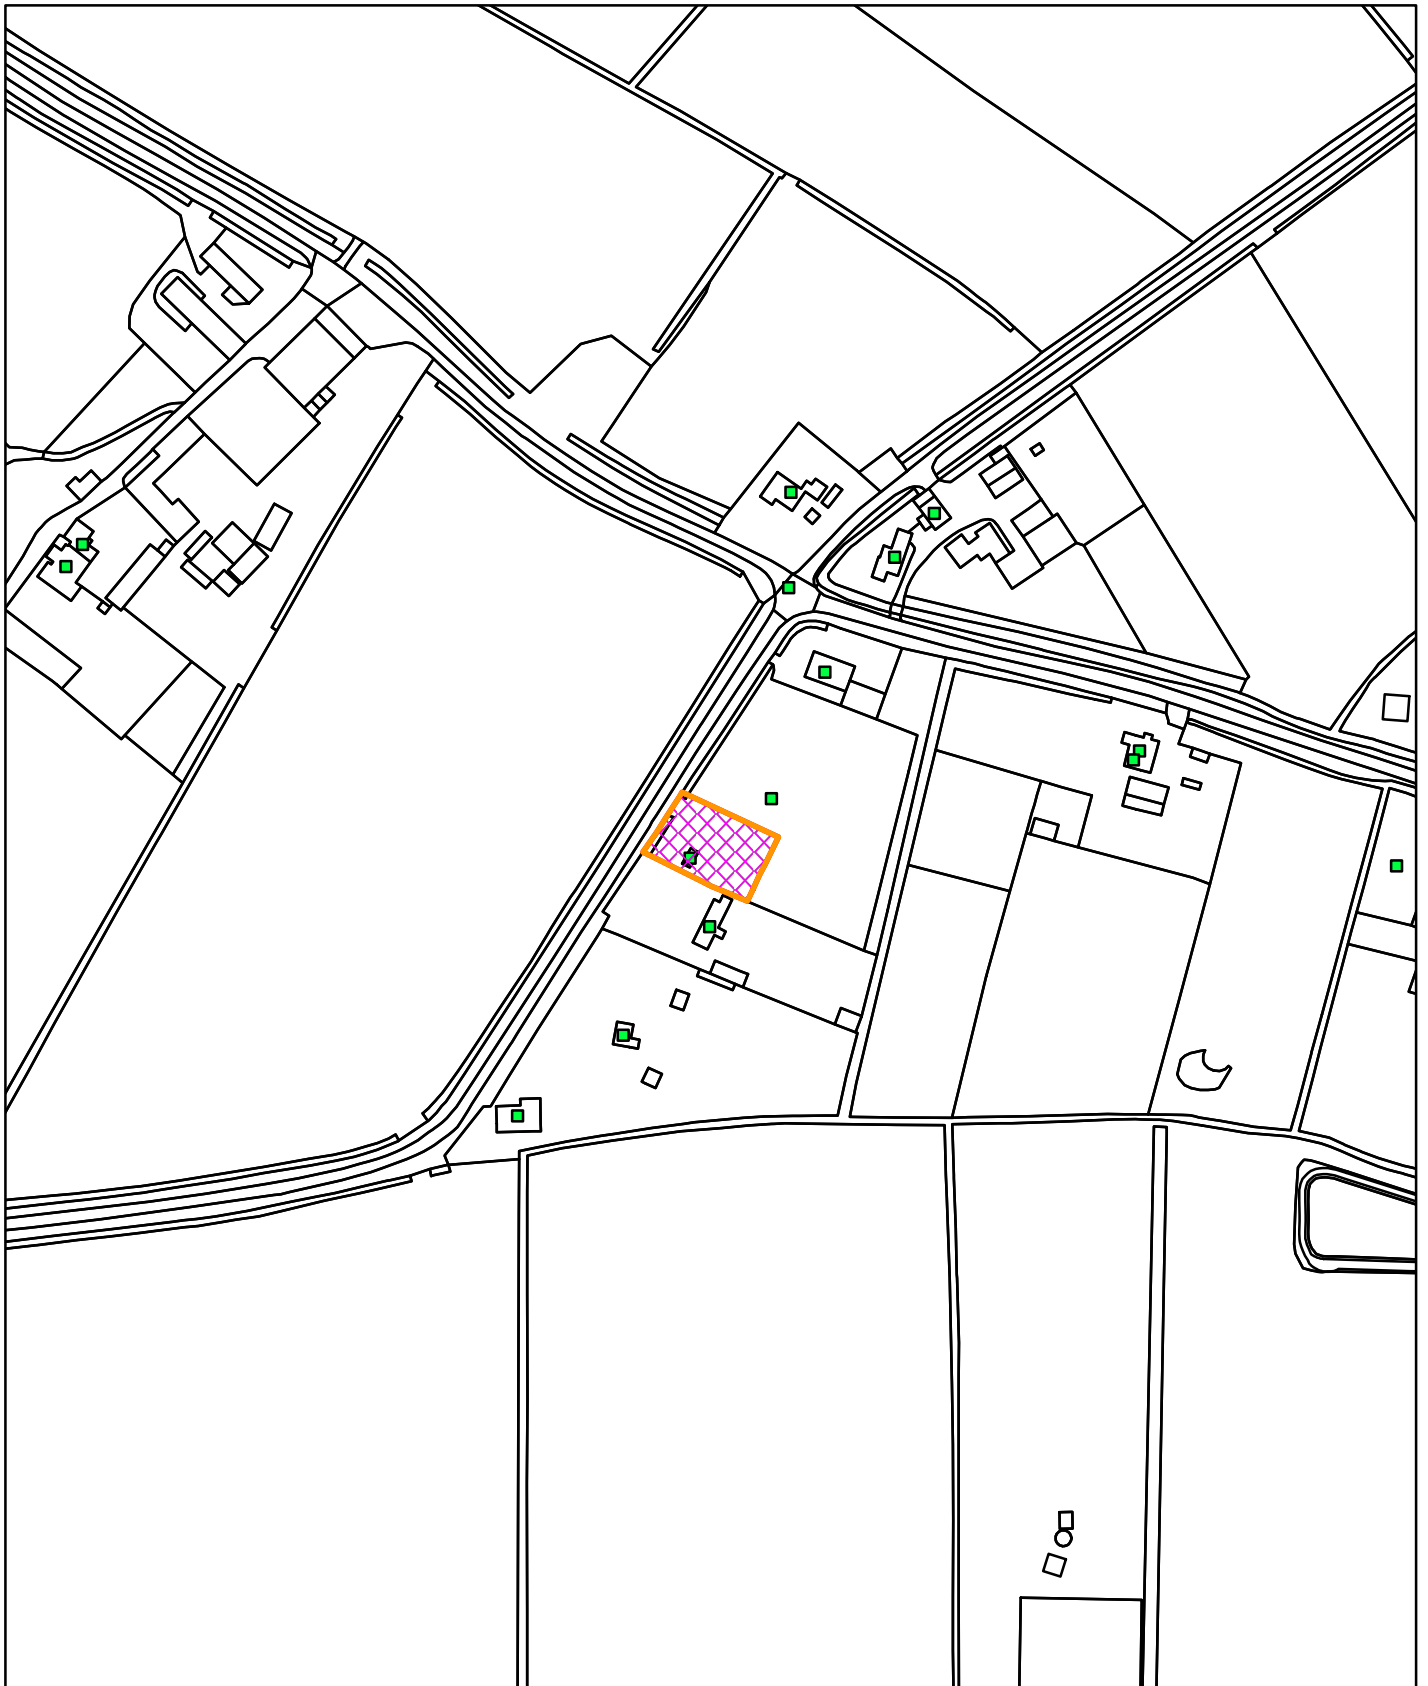

21/02158/F

Clark's Paddock 154 Salts Road West Walton PE14 7ED

© Crown copyright and database rights 2022
Ordnance Survey 100024314

08/07/2022